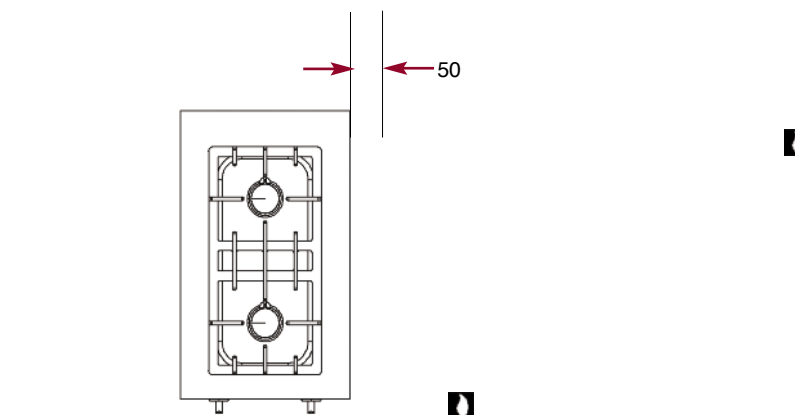

CRG 023 F

Bridge unit with 2 burners.

- 2 burners: 3 kW.
- Safety thermocouple.

CRG 023 F

L 580 - D 385 - H 160

CRG 023 P

Bridge unit with 2 burners.

- 2 burners: 3 kW.
- Safety thermocouple.

CRG 023 P

L 385 - D 580 - H 160

Bridge unit with 2 burners.

CRG 023 F - CRG 023 P

Gas connection

The Chef's Choice.