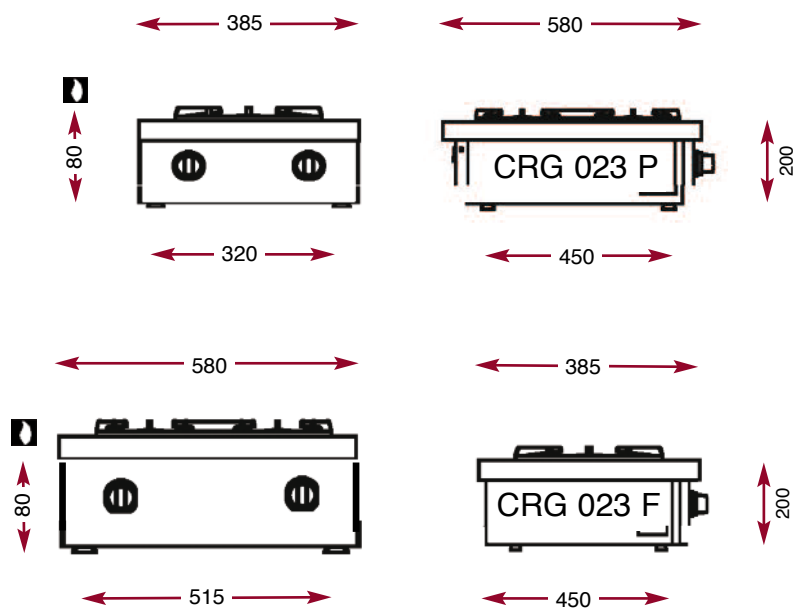

CRG 023 F

Bridge unit with 2 burners.

- 2 burners: 3 kW.
- Safety thermocouple.

CRG 023 F

L 580 - D 385 - H 160

CRG 023 P

Bridge unit with 2 burners.

- 2 burners: 3 kW.
- Safety thermocouple.

CRG 023 P

L 385 - D 580 - H 160

Bridge unit with 2 burners.

CRG 023 F - CRG 023 P

Gas connection

The Chef's Choice.